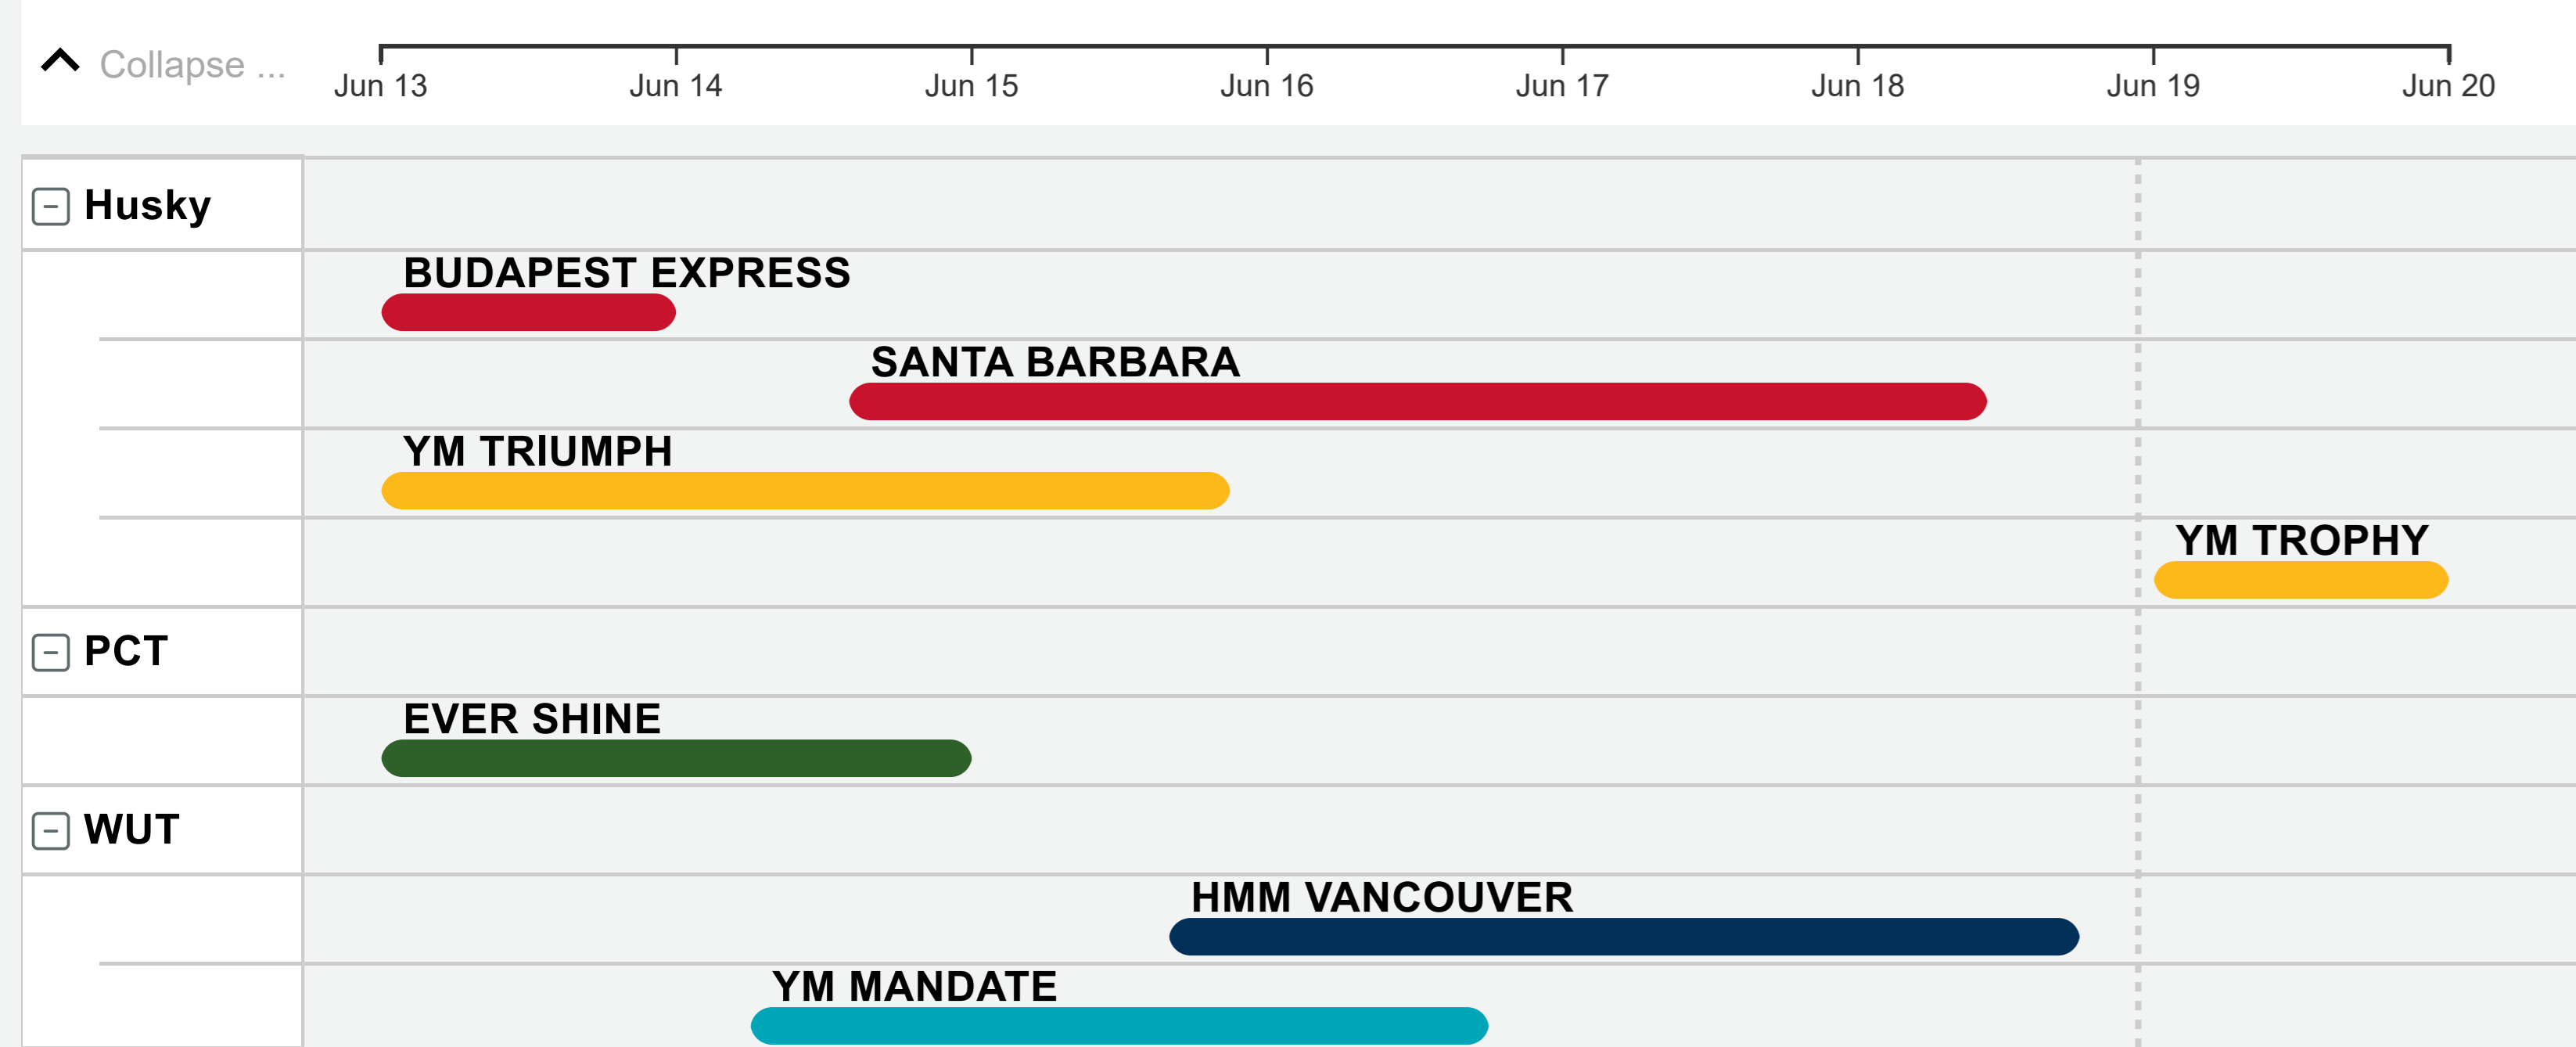

## Next Week

Service ● Ad Hoc ● CLX ● CPNW ● CPV ● EB Service ● PNW1

## Week 3

Service ● Ad Hoc ● CLX ● CPNW ● CPV ● EB Service ● Oceania ● PNS ● PNW1

## Week 4

Service ● Ad Hoc ● Chinook ● CLX ● CPNW ● EB Service ● PNS ● PNW1

## Current Week

Service ● FP2 ● PN1 ● PN3 ● TPN ● WC4/TP5