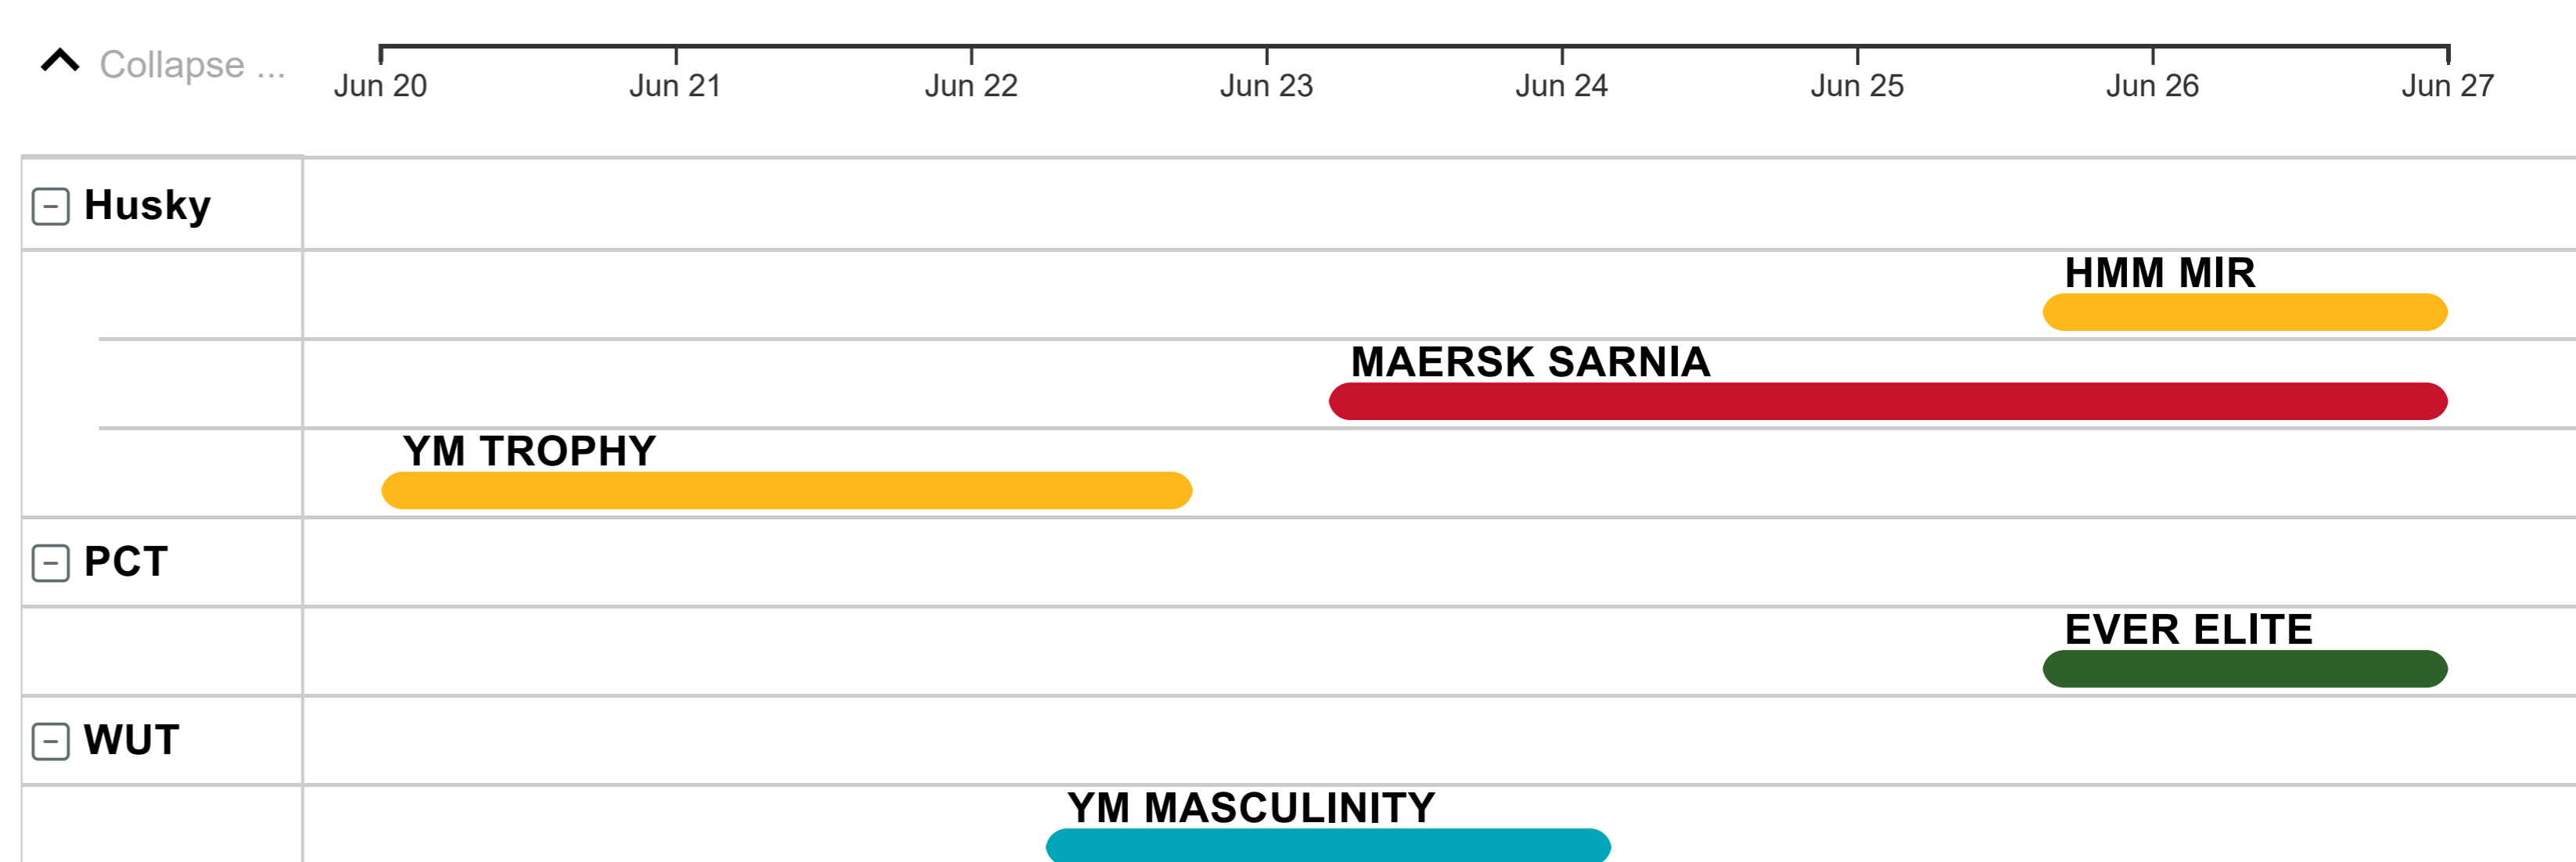

## Week 4

Service ● Ad Hoc ● Chinook ● CLX ● CPNW ● EB Service ● PNS ● PNW1

## Current Week

Service ● FP2 ● PN1 ● PN3 ● TPN ● WC4/TP5

## Week 3

Service ● FP2 ● PN1 ● PN3 ● TPN ● WC4/TP5

## Next Week

Service ● FP2 ● PN1 ● TPN ● WC4/TP5